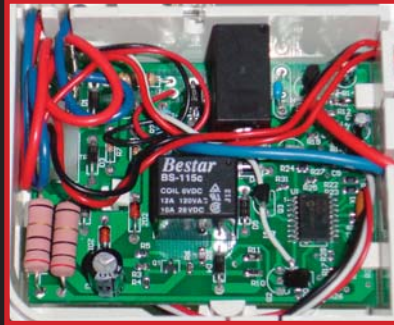

exit LIGHTING

Combination LED energy saving exit sign and emergency lighting unit in one compact, modern design.

Optional self-diagnostic/self-test feature offers the ultimate in worry-free maintenance and reliability.

Heads rotate 180°+ for maximum field flexibility.

FEATURES

Universal mounting canopy for top installation

Energy consumption of less than 4 watts for red letters and less than 5 watts for green letters

LED lamp life of 25 years

Push-to-test switch

6-Volt, sealed lead acid, maintenance-free battery

Automatic, low-voltage disconnect (LVD)

Universal transformer for 120 or 277 VAC operation

Two fully adjustable, glare-free lighting heads