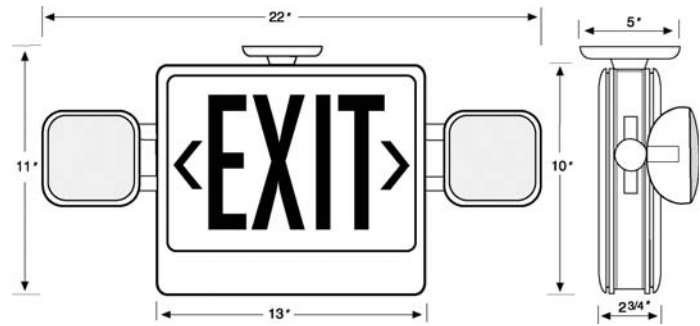

DIMENSIONS

Ordering Information

Series	Canopy	Number of faces	Letter Color	Housing Color	Damp Location	Warranty	Models available for Quick Ship program
CXTE	U- (Universal mounting canopy included)	1-Single Face 2-Double Face (Universal)	R-Red G-Green	W-White B-Black	Yes	5 Years	CXTEU1RW CXTEU2RW CXTEU1GW CXTEU2GW

When ordering, specify suffix "SDT" for the Self-Diagnostic feature

Remote-capable units also available.

CXTE

Best Lighting Products • 1213 Etna Parkway, Pataskala, Ohio 43062 • 740-964-1198 • www.bestlighting.net