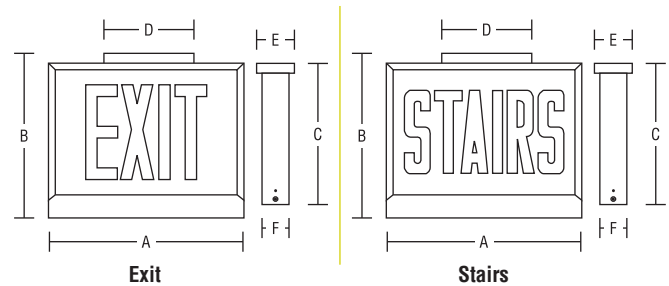

### ■ specifications: internal

C-STX comes standard with ultra-bright, energy efficient, white LEDs that provide uniform illumination, 120/277V input. SA version comes with a NiCd battery that provides 120 minutes of emergency power. Fuse protection is standard.

### ■ specifications: external

Durable 20 gauge steel housing with tempered glass face plates. The directional arrows are silk screened and must be specified. Housing is finished in a white powder coat. Steel canopy allows for universal mounting configurations.

[1]NOTE: Available in single face only.  
 [2]NOTE: Available in double face only.

EXAMPLE: C-STX-SA-LR2-W-NA  
 DESCRIPTION: AC & EM operation, red LED, double face, white housing, no arrow.