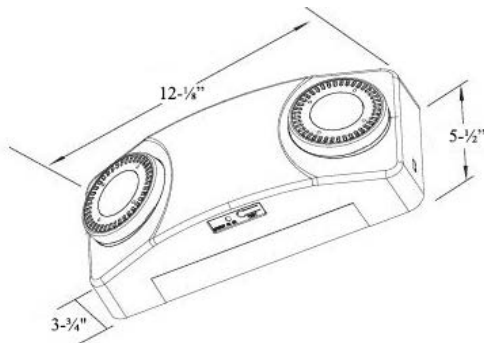

Material	Mounting	Battery	Code Compliance	Dimensions
Thermoplastic	Ceiling / Wall	Nickel-cadmium	UL 924	12.125" W X 5.5" H

ORDERING GUIDE

MODEL	HOUSING FINISH	OPTIONS
EU-5-LED High-Output Emergency Light	B Black W White	SD Self Diagnostics