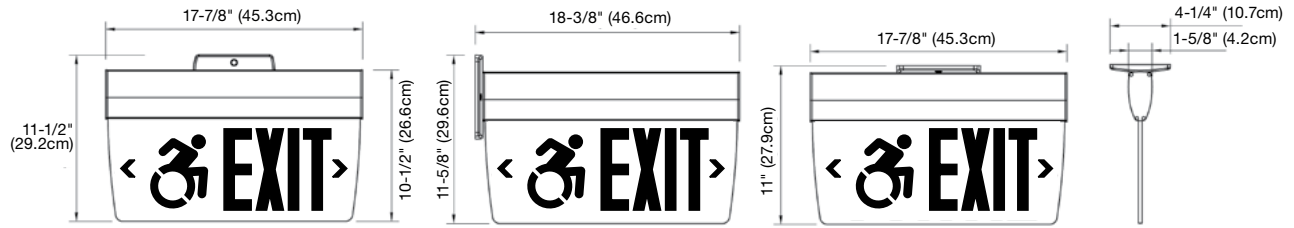

### Housing color

Textured aluminum

Off white

**Dimensions** (Dimensions are approximate and subject to change):

**Panel configuration**

**Symbol left**

**Symbol right**

**Power consumption chart**