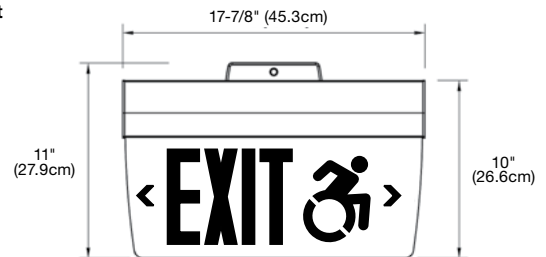

### Housing color

Textured aluminum

Off white

**Dimensions** (Dimensions are approximate and subject to change):

**Panel configuration**

**Symbol left**

**Symbol right**

**Power consumption chart**