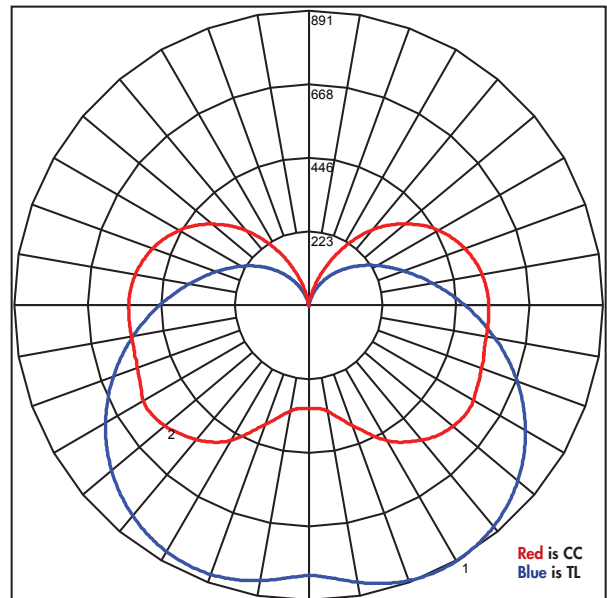

Candela Display

1 CTL 4971_LHID15... - Vertical Plane Through Horizontal Angles (337.5 - 157.5) Max. Candela
2 CTL 4975_L45MHE... - Vertical Plane Through Horizontal Angles (270 - 90) Max. Candela