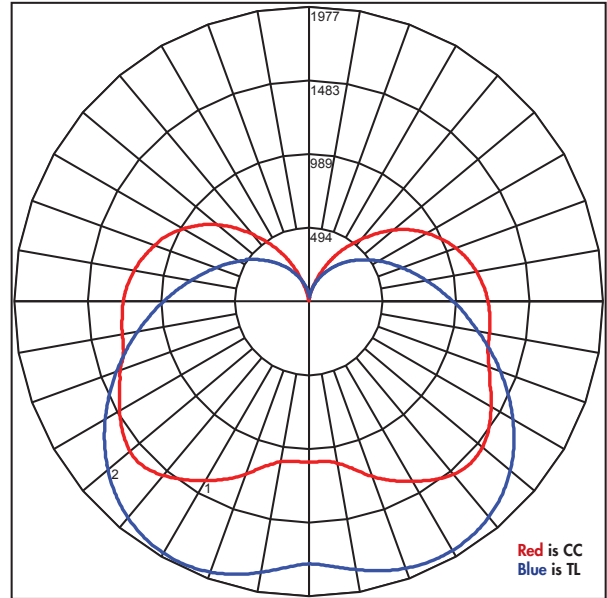

LED T-shape HIDs and traditional LED HIDs "Corn Cob"
COMPARISON continued

LHID250 ZONAL LUMENS		BY ZONE	
		90w TL	100w CC
0	10	174	104
10	20	540	330
20	30	902	606
30	40	1207	905
40	50	1413	1176
50	60	1492	1321
60	70	1450	1339
70	80	1319	1320
80	90	1138	1324
90	100	937	1281
100	110	742	1164
110	120	563	985
120	130	403	757

Candela Display

1 CTL 4976 L100MHX39... - Vertical Plane Through Horizontal Angles (225 - 45) Max. Candela
2 CTL 4973 LHID25... - Vertical Plane Through Horizontal Angles (247.5 - 67.5) Max. Candela

LHID150 ZONAL LUMENS		BY ZONE	
		40w TL	40w CC
0	10	79	30
10	20	244	100
20	30	405	194
30	40	541	307
40	50	639	415
50	60	688	503
60	70	687	549
70	80	640	567
80	90	558	583
90	100	459	578
100	110	361	539
110	120	272	467
120	130	193	370