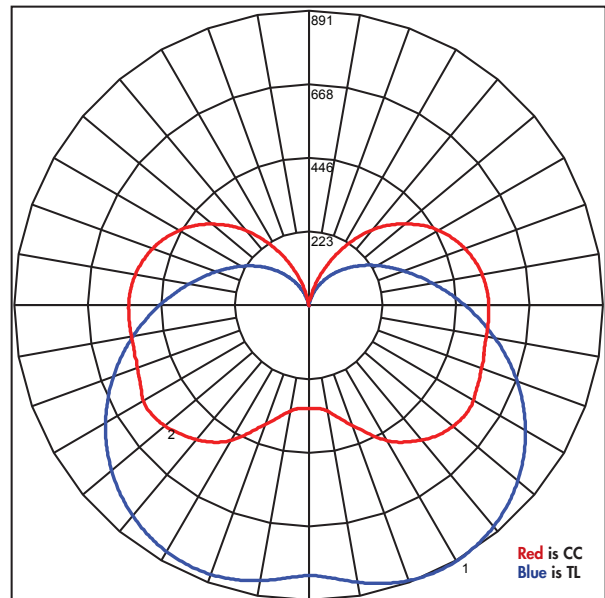

Candela Display

1 CTL 4971 LHID15... - Vertical Plane Through Horizontal Angles (337.5 - 157.5) Max. Candela
2 CTL 4975 L45MHE... - Vertical Plane Through Horizontal Angles (270 - 90) Max. Candela