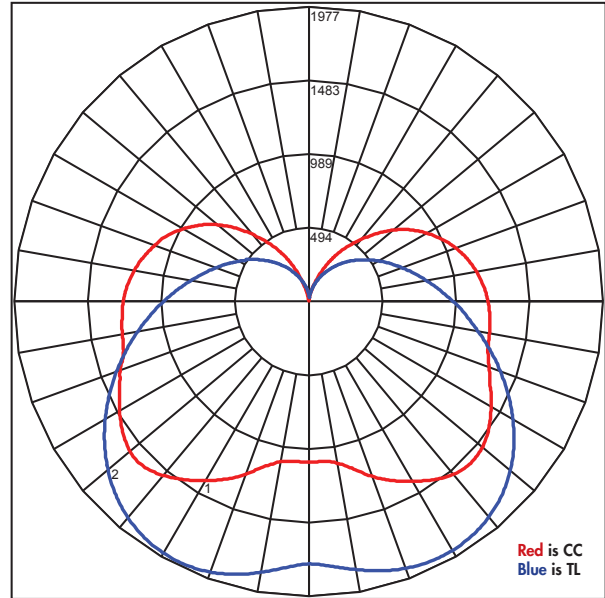

LED T-shape HIDs and traditional LED HIDs “Corn Cob”
COMPARISON continued

LHID250 ZONAL LUMENS		BY ZONE	
		90w TL	100w CC
0	10	174	104
10	20	540	330
20	30	902	606
30	40	1207	905
40	50	1413	1176
50	60	1492	1321
60	70	1450	1339
70	80	1319	1320
80	90	1138	1324
90	100	937	1281
100	110	742	1164
110	120	563	985
120	130	403	757

Candela Display

1 CTL 4976 L100MHX39... - Vertical Plane Through Horizontal Angles (225 - 45) Max. Candela
2 CTL 4973 LHID25... - Vertical Plane Through Horizontal Angles (247.5 - 67.5) Max. Candela

LHID150 ZONAL LUMENS		BY ZONE	
		40w TL	40w CC
0	10	79	30
10	20	244	100
20	30	405	194
30	40	541	307
40	50	639	415
50	60	688	503
60	70	687	549
70	80	640	567
80	90	558	583
90	100	459	578
100	110	361	539
110	120	272	467
120	130	193	370