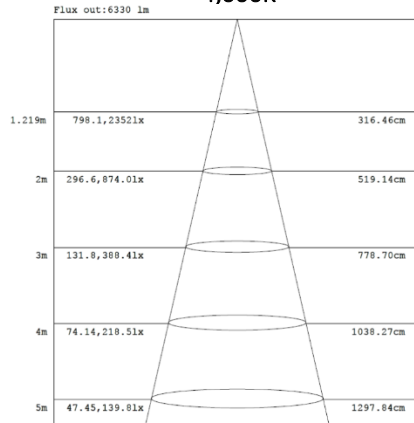

## 4FT 60W

**3,500K**

Note:The Curves indicate the illuminated area and the average illumination when the luminaire is at different distance.

**4,000K**

Note:The Curves indicate the illuminated area and the average illumination when the luminaire is at different distance.

**5,000K**

Note:The Curves indicate the illuminated area and the average illumination when the luminaire is at different distance.