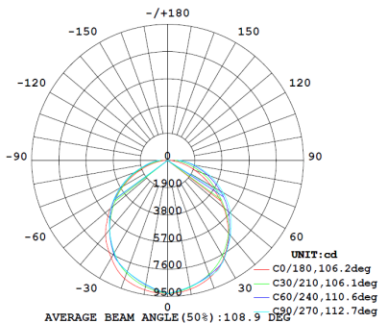

4FT 150W

Note: The Curves indicate the illuminated area and the average illumination when the luminaire is at different distance.

Note: The Curves indicate the illuminated area and the average illumination when the luminaire is at different distance.

Note: The Curves indicate the illuminated area and the average illumination when the luminaire is at different distance.

4FT 180W

Note: The Curves indicate the illuminated area and the average illumination when the luminaire is at different distance.

Note: The Curves indicate the illuminated area and the average illumination when the luminaire is at different distance.

Note: The Curves indicate the illuminated area and the average illumination when the luminaire is at different distance.