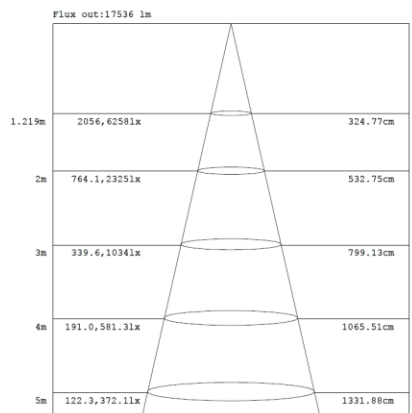

**5,000K**

Note:The Curves indicate the illuminated area and the average illumination when the luminaire is at different distance.

## 4FT 150W

3,500K

Note: The Curves indicate the illuminated area and the average illumination when the luminaire is at different distance.

4,000K

Note: The Curves indicate the illuminated area and the average illumination when the luminaire is at different distance.

5,000K

Note: The Curves indicate the illuminated area and the average illumination when the luminaire is at different distance.

## 4FT 180W

3,500K

Note: The Curves indicate the illuminated area and the average illumination when the luminaire is at different distance.

4,000K

Note: The Curves indicate the illuminated area and the average illumination when the luminaire is at different distance.