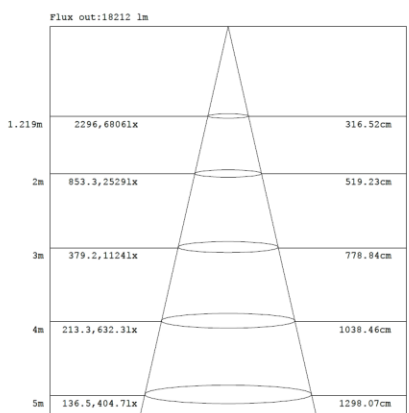

**5,000K**

Note:The Curves indicate the illuminated area and the average illumination when the luminaire is at different distance.

## 4FT 150W

3,500K

Note: The Curves indicate the illuminated area and the average illumination when the luminaire is at different distance.

4,000K

Note: The Curves indicate the illuminated area and the average illumination when the luminaire is at different distance.

5,000K

Note: The Curves indicate the illuminated area and the average illumination when the luminaire is at different distance.

## 4FT 180W

3,500K

Note: The Curves indicate the illuminated area and the average illumination when the luminaire is at different distance.

4,000K

Note: The Curves indicate the illuminated area and the average illumination when the luminaire is at different distance.