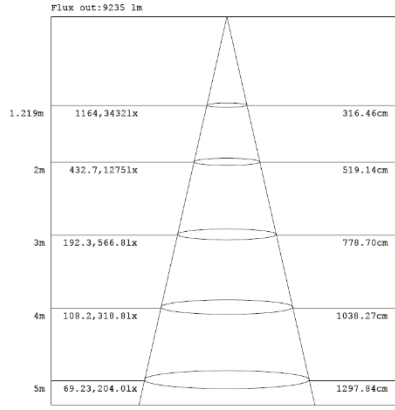

## 4FT 75W

**3,500K**

Note:The Curves indicate the illuminated area and the average illumination when the luminaire is at different distance.

**4,000K**

Note:The Curves indicate the illuminated area and the average illumination when the luminaire is at different distance.

**5,000K**

Note:The Curves indicate the illuminated area and the average illumination when the luminaire is at different distance.

## 4FT 90W

**3,500K**

Note:The Curves indicate the illuminated area and the average illumination when the luminaire is at different distance.

**4,000K**

Note:The Curves indicate the illuminated area and the average illumination when the luminaire is at different distance.