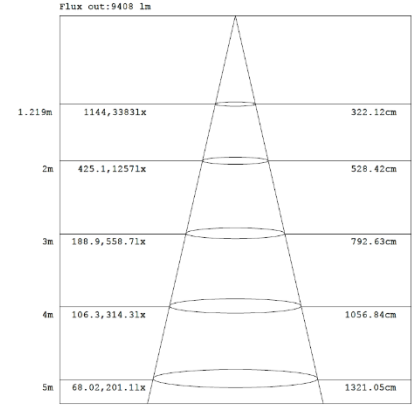

## 4FT 75W

**3,500K**

Note:The Curves indicate the illuminated area and the average illumination when the luminaire is at different distance.

**4,000K**

Note:The Curves indicate the illuminated area and the average illumination when the luminaire is at different distance.

**5,000K**

Note:The Curves indicate the illuminated area and the average illumination when the luminaire is at different distance.

## 4FT 90W

**3,500K**

Note:The Curves indicate the illuminated area and the average illumination when the luminaire is at different distance.

**4,000K**

Note:The Curves indicate the illuminated area and the average illumination when the luminaire is at different distance.