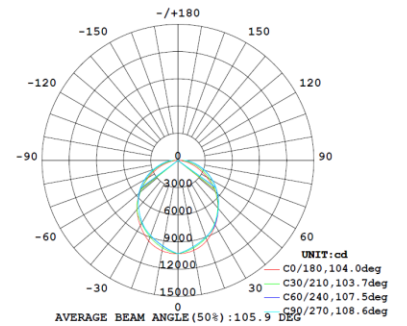

**5,000K**

Note:The Curves indicate the illuminated area and the average illumination when the luminaire is at different distance.

## 4FT 150W

3,500K

Note: The Curves indicate the illuminated area and the average illumination when the luminaire is at different distance.

4,000K

Note: The Curves indicate the illuminated area and the average illumination when the luminaire is at different distance.

5,000K

Note: The Curves indicate the illuminated area and the average illumination when the luminaire is at different distance.

## 4FT 180W

3,500K

Note: The Curves indicate the illuminated area and the average illumination when the luminaire is at different distance.

4,000K

Note: The Curves indicate the illuminated area and the average illumination when the luminaire is at different distance.