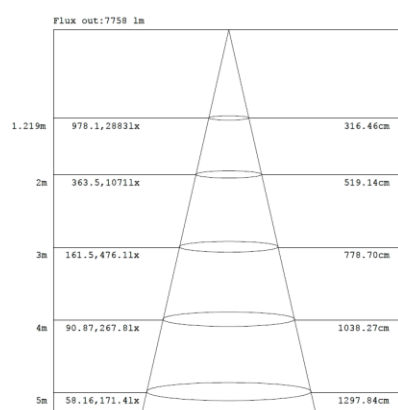

## 4FT 60W

**3,500K**

Note:The Curves indicate the illuminated area and the average illumination when the luminaire is at different distance.

**4,000K**

Note:The Curves indicate the illuminated area and the average illumination when the luminaire is at different distance.

**5,000K**

Note:The Curves indicate the illuminated area and the average illumination when the luminaire is at different distance.

## 4FT 75W

**3,500K**

Note:The Curves indicate the illuminated area and the average illumination when the luminaire is at different distance.

**4,000K**

Note:The Curves indicate the illuminated area and the average illumination when the luminaire is at different distance.