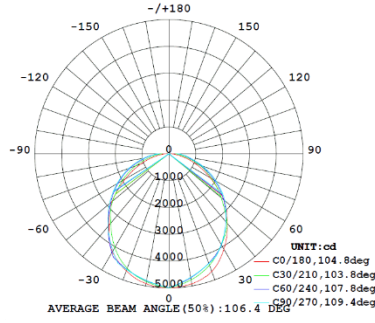

4FT 90W

Note:The Curves indicate the illuminated area and the average illumination when the luminaire is at different distance.

Note:The Curves indicate the illuminated area and the average illumination when the luminaire is at different distance.

Note:The Curves indicate the illuminated area and the average illumination when the luminaire is at different distance.

4FT 120W

Note:The Curves indicate the illuminated area and the average illumination when the luminaire is at different distance.

Note:The Curves indicate the illuminated area and the average illumination when the luminaire is at different distance.

Note:The Curves indicate the illuminated area and the average illumination when the luminaire is at different distance.