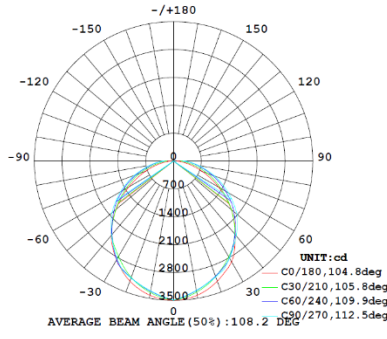

## LINKING TOGETHER

Model Number	Voltage (18AWG)	Linkable Qty	Voltage (16AWG)	Linkable Qty
LOC-4FTVTHB-MW(60/75/90)MCCT(35/40/50)	120V	10	120V	15
	240V	20	240V	30
	277V	24	277V	35
LOC-4FTVTHB-MW(120/150/180)MCCT(35/40/50)	120V	5	120V	8
	240V	10	240V	16
	277V	12	277V	18

## 4FT 60W

**3,500K**

Note:The Curves indicate the illuminated area and the average illumination when the luminaire is at different distance.

**4,000K**

Note:The Curves indicate the illuminated area and the average illumination when the luminaire is at different distance.