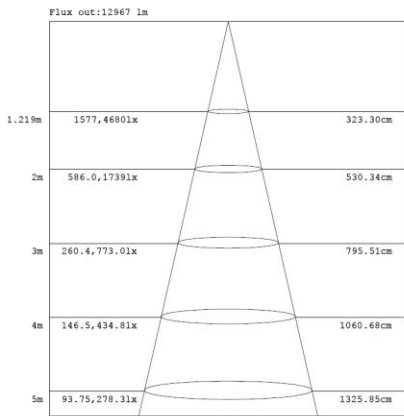

**5,000K**

Note:The Curves indicate the illuminated area and the average illumination when the luminaire is at different distance.

## 4FT 90W

**3,500K**

Note:The Curves indicate the illuminated area and the average illumination when the luminaire is at different distance.

**4,000K**

Note:The Curves indicate the illuminated area and the average illumination when the luminaire is at different distance.

## 4FT 120W

**3,500K**

Note:The Curves indicate the illuminated area and the average illumination when the luminaire is at different distance.

**4,000K**

Note:The Curves indicate the illuminated area and the average illumination when the luminaire is at different distance.