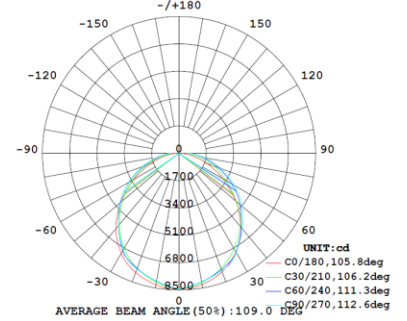

## 4FT 120W

**3,500K**

Note:The Curves indicate the illuminated area and the average illumination when the luminaire is at different distance.

**4,000K**

Note:The Curves indicate the illuminated area and the average illumination when the luminaire is at different distance.

**5,000K**

Note:The Curves indicate the illuminated area and the average illumination when the luminaire is at different distance.

## 4FT 150W

3,500K

Note: The Curves indicate the illuminated area and the average illumination when the luminaire is at different distance.

4,000K

Note: The Curves indicate the illuminated area and the average illumination when the luminaire is at different distance.

5,000K

Note: The Curves indicate the illuminated area and the average illumination when the luminaire is at different distance.