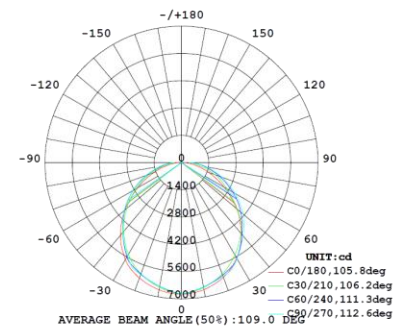

4FT 90W

Note:The Curves indicate the illuminated area and the average illumination when the luminaire is at different distance.

Note:The Curves indicate the illuminated area and the average illumination when the luminaire is at different distance.

Note:The Curves indicate the illuminated area and the average illumination when the luminaire is at different distance.

4FT 120W

Note:The Curves indicate the illuminated area and the average illumination when the luminaire is at different distance.

Note:The Curves indicate the illuminated area and the average illumination when the luminaire is at different distance.

Note:The Curves indicate the illuminated area and the average illumination when the luminaire is at different distance.