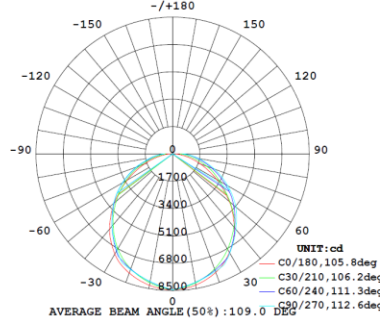

## 4FT 90W

**3,500K**

Note:The Curves indicate the illuminated area and the average illumination when the luminaire is at different distance.

**4,000K**

Note:The Curves indicate the illuminated area and the average illumination when the luminaire is at different distance.

## 4FT 120W

**3,500K**

Note:The Curves indicate the illuminated area and the average illumination when the luminaire is at different distance.

**4,000K**

Note:The Curves indicate the illuminated area and the average illumination when the luminaire is at different distance.

**5,000K**

Note:The Curves indicate the illuminated area and the average illumination when the luminaire is at different distance.

## 4FT 150W

3,500K

Note: The Curves indicate the illuminated area and the average illumination when the luminaire is at different distance.

4,000K

Note: The Curves indicate the illuminated area and the average illumination when the luminaire is at different distance.