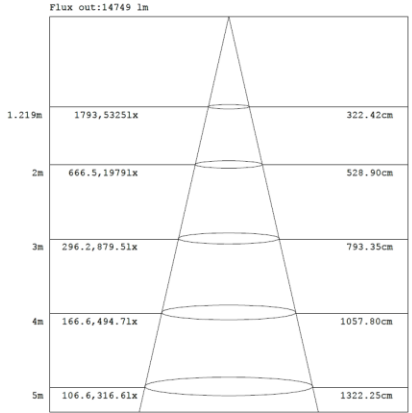

**5,000K**

Note:The Curves indicate the illuminated area and the average illumination when the luminaire is at different distance.

## 4FT 120W

**3,500K**

Note:The Curves indicate the illuminated area and the average illumination when the luminaire is at different distance.

**4,000K**

Note:The Curves indicate the illuminated area and the average illumination when the luminaire is at different distance.

## 4FT 150W

3,500K

Note: The Curves indicate the illuminated area and the average illumination when the luminaire is at different distance.

4,000K

Note: The Curves indicate the illuminated area and the average illumination when the luminaire is at different distance.