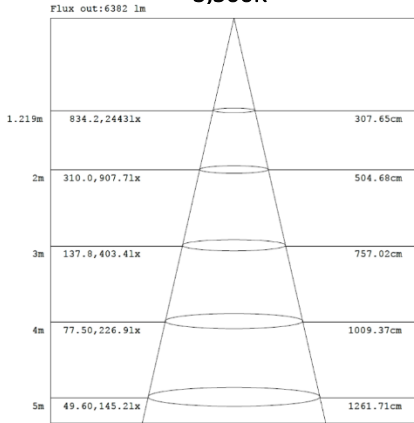

3,500K

Note:The Curves indicate the illuminated area and the average illumination when the luminaire is at different distance.