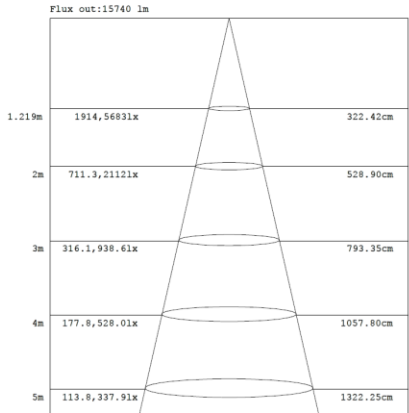

## 4FT 120W

**3,500K**

Note:The Curves indicate the illuminated area and the average illumination when the luminaire is at different distance.

**4,000K**

Note:The Curves indicate the illuminated area and the average illumination when the luminaire is at different distance.

**5,000K**

Note:The Curves indicate the illuminated area and the average illumination when the luminaire is at different distance.

## 4FT 150W

3,500K

Note: The Curves indicate the illuminated area and the average illumination when the luminaire is at different distance.

4,000K

Note: The Curves indicate the illuminated area and the average illumination when the luminaire is at different distance.

5,000K

Note: The Curves indicate the illuminated area and the average illumination when the luminaire is at different distance.