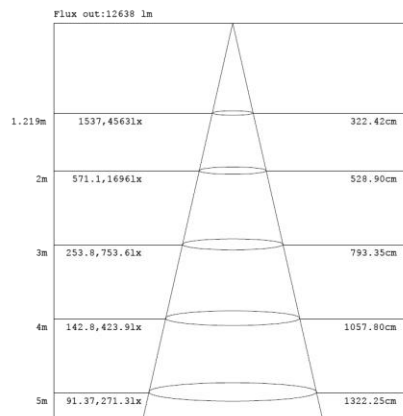

## 4FT 90W

**3,500K**

Note:The Curves indicate the illuminated area and the average illumination when the luminaire is at different distance.

**4,000K**

Note:The Curves indicate the illuminated area and the average illumination when the luminaire is at different distance.

**5,000K**

Note:The Curves indicate the illuminated area and the average illumination when the luminaire is at different distance.

## 4FT 120W

**3,500K**

Note:The Curves indicate the illuminated area and the average illumination when the luminaire is at different distance.

**4,000K**

Note:The Curves indicate the illuminated area and the average illumination when the luminaire is at different distance.