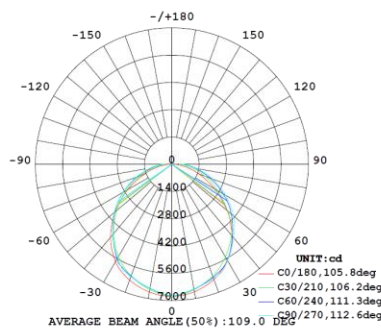

4FT 90W

Note:The Curves indicate the illuminated area and the average illumination when the luminaire is at different distance.

Note:The Curves indicate the illuminated area and the average illumination when the luminaire is at different distance.

Note:The Curves indicate the illuminated area and the average illumination when the luminaire is at different distance.

4FT 120W

Note:The Curves indicate the illuminated area and the average illumination when the luminaire is at different distance.

Note:The Curves indicate the illuminated area and the average illumination when the luminaire is at different distance.

Note:The Curves indicate the illuminated area and the average illumination when the luminaire is at different distance.