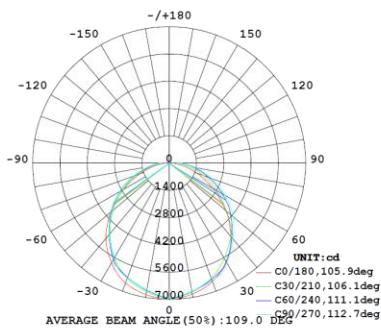

4FT 90W

Note:The Curves indicate the illuminated area and the average illumination when the luminaire is at different distance.

Note:The Curves indicate the illuminated area and the average illumination when the luminaire is at different distance.

Note:The Curves indicate the illuminated area and the average illumination when the luminaire is at different distance.

4FT 120W

Note:The Curves indicate the illuminated area and the average illumination when the luminaire is at different distance.

Note:The Curves indicate the illuminated area and the average illumination when the luminaire is at different distance.

Note:The Curves indicate the illuminated area and the average illumination when the luminaire is at different distance.