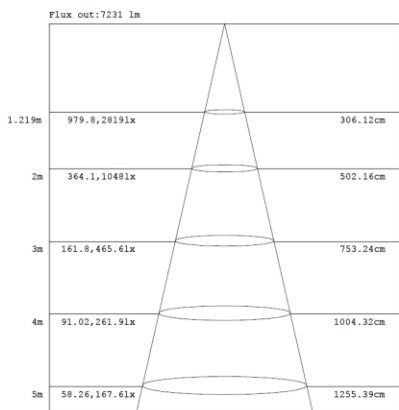

## 4FT 60W

**3,500K**

Note:The Curves indicate the illuminated area and the average illumination when the luminaire is at different distance.

**4,000K**

Note:The Curves indicate the illuminated area and the average illumination when the luminaire is at different distance.

**5,000K**

Note:The Curves indicate the illuminated area and the average illumination when the luminaire is at different distance.

## 4FT 75W

**3,500K**

Note:The Curves indicate the illuminated area and the average illumination when the luminaire is at different distance.

**4,000K**

Note:The Curves indicate the illuminated area and the average illumination when the luminaire is at different distance.