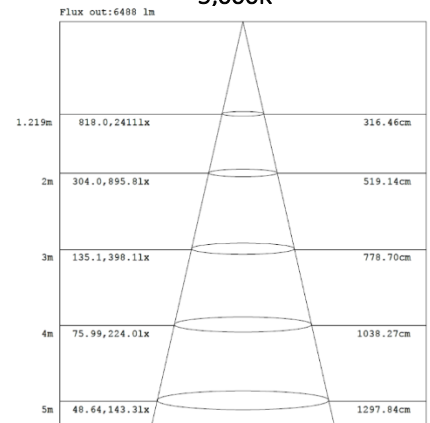

## 4FT 60W

**3,500K**

Note:The Curves indicate the illuminated area and the average illumination when the luminaire is at different distance.

**4,000K**

Note:The Curves indicate the illuminated area and the average illumination when the luminaire is at different distance.

**5,000K**

Note:The Curves indicate the illuminated area and the average illumination when the luminaire is at different distance.