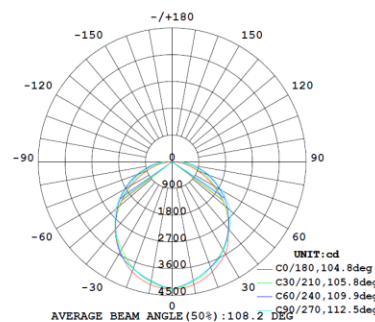

## 4FT 60W

**3,500K**

Note:The Curves indicate the illuminated area and the average illumination when the luminaire is at different distance.

**4,000K**

Note:The Curves indicate the illuminated area and the average illumination when the luminaire is at different distance.

**5,000K**

Note:The Curves indicate the illuminated area and the average illumination when the luminaire is at different distance.

## 4FT 75W

**3,500K**

Note:The Curves indicate the illuminated area and the average illumination when the luminaire is at different distance.

**4,000K**

Note:The Curves indicate the illuminated area and the average illumination when the luminaire is at different distance.