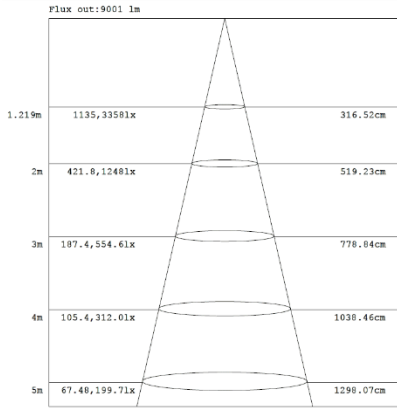

**5,000K**

Note:The Curves indicate the illuminated area and the average illumination when the luminaire is at different distance.

## 4FT 75W

**3,500K**

Note:The Curves indicate the illuminated area and the average illumination when the luminaire is at different distance.

**4,000K**

Note:The Curves indicate the illuminated area and the average illumination when the luminaire is at different distance.

## 4FT 90W

**3,500K**

Note:The Curves indicate the illuminated area and the average illumination when the luminaire is at different distance.

**4,000K**

Note:The Curves indicate the illuminated area and the average illumination when the luminaire is at different distance.