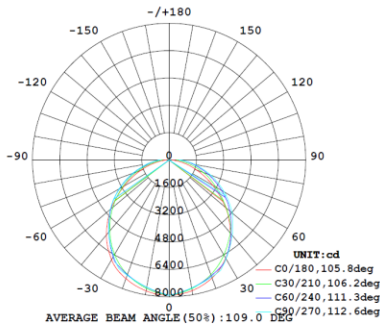

4FT 150W

Note: The Curves indicate the illuminated area and the average illumination when the luminaire is at different distance.

Note: The Curves indicate the illuminated area and the average illumination when the luminaire is at different distance.

Note: The Curves indicate the illuminated area and the average illumination when the luminaire is at different distance.

4FT 180W

Note: The Curves indicate the illuminated area and the average illumination when the luminaire is at different distance.

Note: The Curves indicate the illuminated area and the average illumination when the luminaire is at different distance.

Note: The Curves indicate the illuminated area and the average illumination when the luminaire is at different distance.