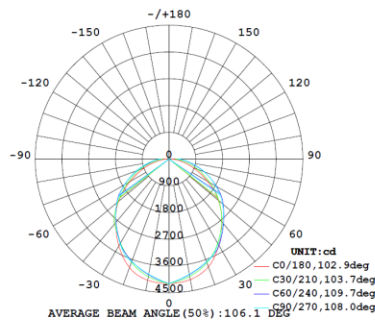

## 4FT 60W

**3,500K**

Note:The Curves indicate the illuminated area and the average illumination when the luminaire is at different distance.

**4,000K**

Note:The Curves indicate the illuminated area and the average illumination when the luminaire is at different distance.

**5,000K**

Note:The Curves indicate the illuminated area and the average illumination when the luminaire is at different distance.

## 4FT 75W

**3,500K**

Note:The Curves indicate the illuminated area and the average illumination when the luminaire is at different distance.

**4,000K**

Note:The Curves indicate the illuminated area and the average illumination when the luminaire is at different distance.