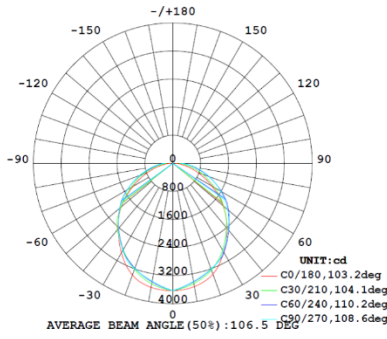

## 4FT 60W

**3,500K**

Note:The Curves indicate the illuminated area and the average illumination when the luminaire is at different distance.

**4,000K**

Note:The Curves indicate the illuminated area and the average illumination when the luminaire is at different distance.