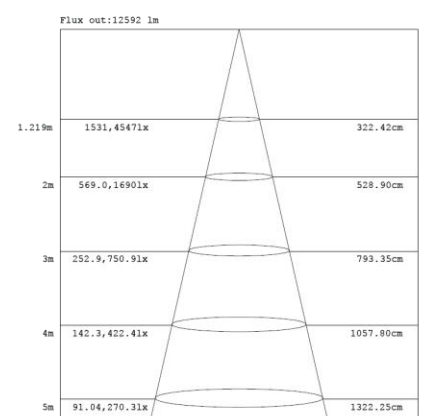

## 4FT 90W

**3,500K**

Note:The Curves indicate the illuminated area and the average illumination when the luminaire is at different distance.

**4,000K**

Note:The Curves indicate the illuminated area and the average illumination when the luminaire is at different distance.

**5,000K**

Note:The Curves indicate the illuminated area and the average illumination when the luminaire is at different distance.

## 4FT 120W

**3,500K**

Note:The Curves indicate the illuminated area and the average illumination when the luminaire is at different distance.

**4,000K**

Note:The Curves indicate the illuminated area and the average illumination when the luminaire is at different distance.