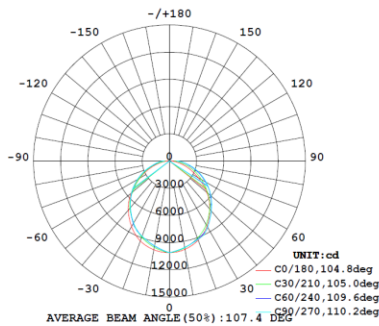

**5,000K**

Note:The Curves indicate the illuminated area and the average illumination when the luminaire is at different distance.

## 4FT 150W

3,500K

Note: The Curves indicate the illuminated area and the average illumination when the luminaire is at different distance.

4,000K

Note: The Curves indicate the illuminated area and the average illumination when the luminaire is at different distance.

5,000K

Note: The Curves indicate the illuminated area and the average illumination when the luminaire is at different distance.

## 4FT 180W

3,500K

Note: The Curves indicate the illuminated area and the average illumination when the luminaire is at different distance.

4,000K

Note: The Curves indicate the illuminated area and the average illumination when the luminaire is at different distance.