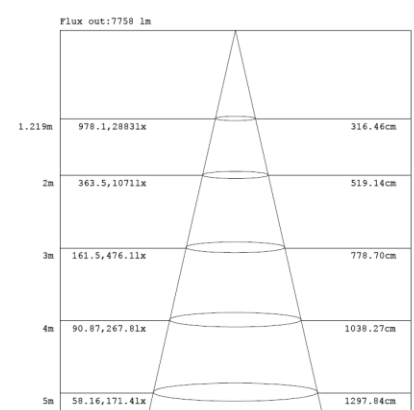

## 4FT 60W

**3,500K**

Note:The Curves indicate the illuminated area and the average illumination when the luminaire is at different distance.

**4,000K**

Note:The Curves indicate the illuminated area and the average illumination when the luminaire is at different distance.

**5,000K**

Note:The Curves indicate the illuminated area and the average illumination when the luminaire is at different distance.

## 4FT 75W

**3,500K**

Note:The Curves indicate the illuminated area and the average illumination when the luminaire is at different distance.

**4,000K**

Note:The Curves indicate the illuminated area and the average illumination when the luminaire is at different distance.