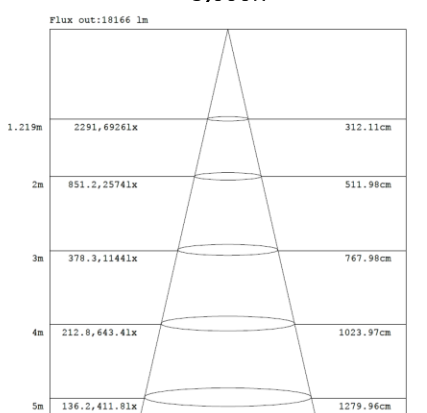

4FT 150W

Note: The Curves indicate the illuminated area and the average illumination when the luminaire is at different distance.

Note: The Curves indicate the illuminated area and the average illumination when the luminaire is at different distance.

Note: The Curves indicate the illuminated area and the average illumination when the luminaire is at different distance.

4FT 180W

Note: The Curves indicate the illuminated area and the average illumination when the luminaire is at different distance.

Note: The Curves indicate the illuminated area and the average illumination when the luminaire is at different distance.

5,000K

Note: The Curves indicate the illuminated area and the average illumination when the luminaire is at different distance.