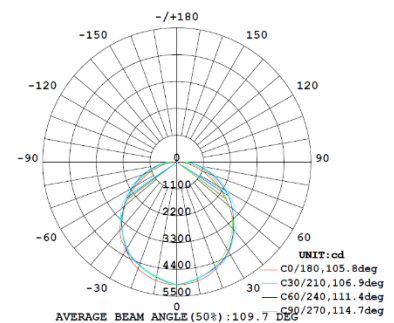

4FT 90W

Note:The Curves indicate the illuminated area and the average illumination when the luminaire is at different distance.

Note:The Curves indicate the illuminated area and the average illumination when the luminaire is at different distance.

Note:The Curves indicate the illuminated area and the average illumination when the luminaire is at different distance.

4FT 120W

Note:The Curves indicate the illuminated area and the average illumination when the luminaire is at different distance.

Note:The Curves indicate the illuminated area and the average illumination when the luminaire is at different distance.

Note:The Curves indicate the illuminated area and the average illumination when the luminaire is at different distance.