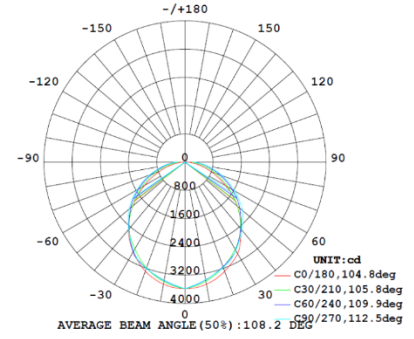

## 4FT 60W

**3,500K**

Note:The Curves indicate the illuminated area and the average illumination when the luminaire is at different distance.

**4,000K**

Note:The Curves indicate the illuminated area and the average illumination when the luminaire is at different distance.

**5,000K**

Note:The Curves indicate the illuminated area and the average illumination when the luminaire is at different distance.

## 4FT 75W

**3,500K**

Note:The Curves indicate the illuminated area and the average illumination when the luminaire is at different distance.

**4,000K**

Note:The Curves indicate the illuminated area and the average illumination when the luminaire is at different distance.