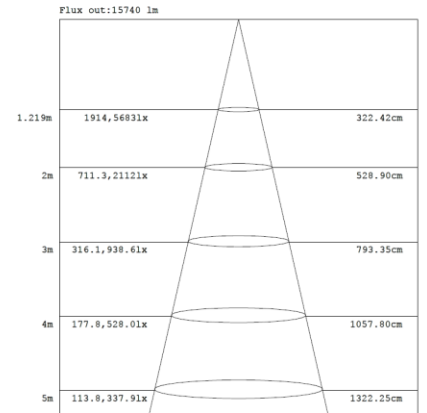

## 4FT 120W

**3,500K**

Note:The Curves indicate the illuminated area and the average illumination when the luminaire is at different distance.

**4,000K**

Note:The Curves indicate the illuminated area and the average illumination when the luminaire is at different distance.

**5,000K**

Note:The Curves indicate the illuminated area and the average illumination when the luminaire is at different distance.

## 4FT 150W

3,500K

Note: The Curves indicate the illuminated area and the average illumination when the luminaire is at different distance.

4,000K

Note: The Curves indicate the illuminated area and the average illumination when the luminaire is at different distance.

5,000K

Note: The Curves indicate the illuminated area and the average illumination when the luminaire is at different distance.