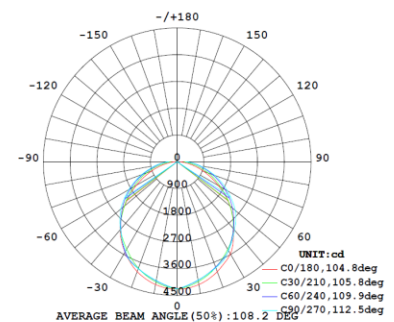

## 4FT 60W

**3,500K**

Note:The Curves indicate the illuminated area and the average illumination when the luminaire is at different distance.

**4,000K**

Note:The Curves indicate the illuminated area and the average illumination when the luminaire is at different distance.

**5,000K**

Note:The Curves indicate the illuminated area and the average illumination when the luminaire is at different distance.

## 4FT 75W

**3,500K**

Note:The Curves indicate the illuminated area and the average illumination when the luminaire is at different distance.

**4,000K**

Note:The Curves indicate the illuminated area and the average illumination when the luminaire is at different distance.