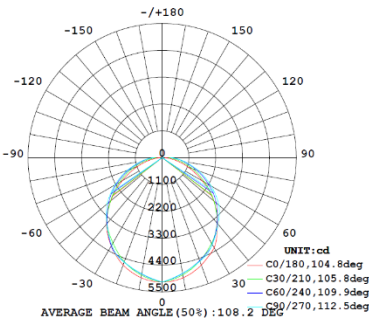

4FT 90W

Note:The Curves indicate the illuminated area and the average illumination when the luminaire is at different distance.

Note:The Curves indicate the illuminated area and the average illumination when the luminaire is at different distance.

Note:The Curves indicate the illuminated area and the average illumination when the luminaire is at different distance.

4FT 120W

Note:The Curves indicate the illuminated area and the average illumination when the luminaire is at different distance.

Note:The Curves indicate the illuminated area and the average illumination when the luminaire is at different distance.

Note:The Curves indicate the illuminated area and the average illumination when the luminaire is at different distance.