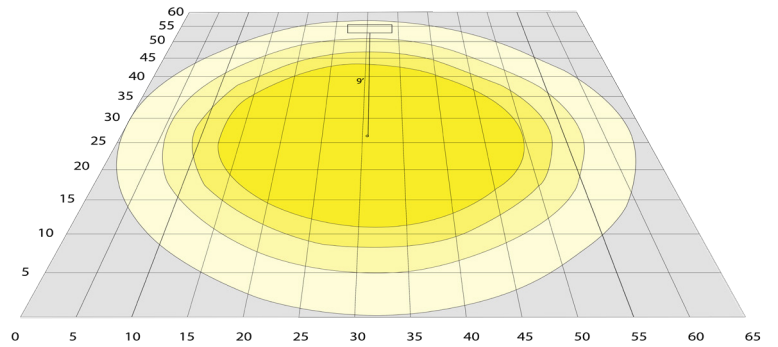

Photometrics: LWA-LG-50-120W-MCTP

BUD Rating: B4-U3-G3

Area 60'x 65' Mounting Height: 9'

Other Views:

Side View

Front View

Back View

Performance Table: LWA-LG-50-120W-MCTP