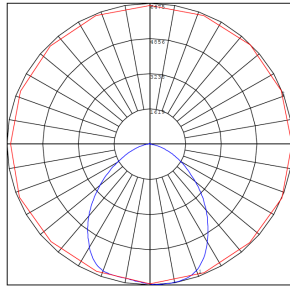

Photometrics: LWA-LG-50-120W-MCTP

BUD Rating: B4-U3-G3

Area 60'x 65' Mounting Height: 9'

Other Views:

Side View

Front View

Back View

Performance Table: LWA-LG-50-120W-MCTP