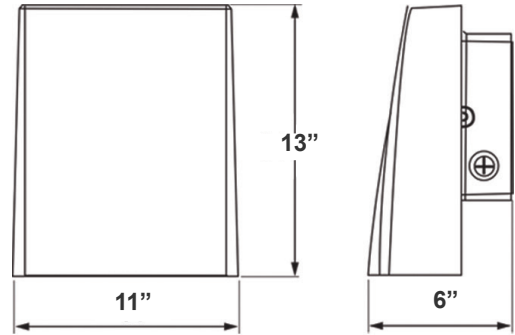

LWAX SERIES Outdoor Lighting

LWAX-LG-50-120W-MCTP

WESTGATE
THE FUTURE IS HERE...AND IT'S QUITE BRIGHT!

Customer Name: _____

Project Name: _____

Note: _____ Type: _____

11" (W) x 13" (H) x 6" (D)

Ideal for general site lighting, alleys, loading docks, doorway, pathway, and parking areas. Great for use with motion sensors or another instant on/off controls.

Technical Specifications

Electrical:

- Voltage: 120-277VAC 60Hz
- Wattage: 50W/ 80W/ 100W/120W
- Power Factor: >0.95
- Efficacy: 130 LPW

Mechanical:

- Die-Cast Aluminum With Powder Coat Finish
- High Light Transmittance, Anti-UV and Fire Resistant Shatterproof PC Lens
- Light Head Can Be Adjusted From 0° to 90°
- Full Cutoff, Dark Sky Compliant
- Four 1/2" Knockouts: 1 Top, 1 on Each Side, 1 Back
- Operating Temperature: -4°F -104°F
- Wet Location
- 7-Year Warranty
- IP65

Photometrics: LWA-LG-50-120W-MCTP

BUD Rating: B4-U3-G3

Area 60'x 65' Mounting Height: 9'

Other Views:

Side View

Front View

Back View

Performance Table: LWA-LG-50-120W-MCTP