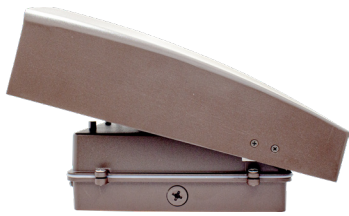

Photometrics: LWA-LG-50-120W-MCTP

BUD Rating: B4-U3-G3

Area 60'x 65' Mounting Height: 9'

Other Views:

Side View

Front View

Back View

Performance Table: LWA-LG-50-120W-MCTP