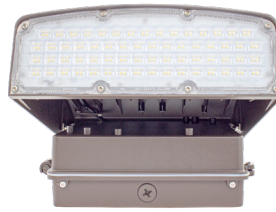

Features

- High Light Transmittance, Anti-UV and Fire Resistant PC Lens
- Four 1/2" Knockouts: 1 Top, 1 on Each Side, 1 Back
- Die-Cast Aluminum With Powder Coat Finish (Dark Bronze)
- 7-Year Warranty
- Multi CCT and Power (Switches are inside fixture)

Technical Specifications

Electrical:

- Voltage: 120-277VAC 60Hz
- Wattage: 50W/ 80W/ 100W/120W
- Power Factor: >0.95
- Efficacy: 130 LPW

Mechanical:

- Die-Cast Aluminum With Powder Coat Finish
- High Light Transmittance, Anti-UV and Fire Resistant Shatterproof PC Lens
- Light Head Can Be Adjusted From 0° to 90°
- Full Cutoff, Dark Sky Compliant
- Four 1/2" Knockouts: 1 Top, 1 on Each Side, 1 Back
- Operating Temperature: -4°F -104°F
- Wet Location
- 7-Year Warranty
- IP65

Photometrics: LWA-LG-50-120W-MCTP

BUD Rating: B4-U3-G3

Area 60'x 65' Mounting Height: 9'

Other Views:

Side View

Front View

Back View

Performance Table: LWA-LG-50-120W-MCTP