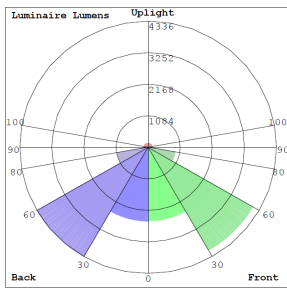

Technical Specifications

Electrical:

- Voltage: 120-277VAC 60Hz
- Wattage: 50W/ 80W/ 100W/120W
- Power Factor: >0.95
- Efficacy: 130 LPW

Mechanical:

- Die-Cast Aluminum With Powder Coat Finish
- High Light Transmittance, Anti-UV and Fire Resistant Shatterproof PC Lens
- Light Head Can Be Adjusted From 0° to 90°
- Full Cutoff, Dark Sky Compliant
- Four 1/2" Knockouts: 1 Top, 1 on Each Side, 1 Back
- Operating Temperature: -4°F -104°F
- Wet Location
- 7-Year Warranty
- IP65

Photometrics: LWA-LG-50-120W-MCTP

BUD Rating: B4-U3-G3

Area 60'x 65' Mounting Height: 9'

Other Views:

Side View

Front View

Back View

Performance Table: LWA-LG-50-120W-MCTP