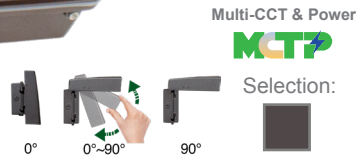

LWAX SERIES Outdoor Lighting

LWAX-LG-50-120W-MCTP

WESTGATE
THE FUTURE IS HERE...AND IT'S QUITE BRIGHT!

Customer Name: _____

Project Name: _____

Note: _____ Type: _____

11" (W) x 13" (H) x 6" (D)

Ideal for general site lighting, alleys, loading docks, doorway, pathway, and parking areas. Great for use with motion sensors or another instant on/off controls.

Features

- High Light Transmittance, Anti-UV and Fire Resistant PC Lens
- Four 1/2" Knockouts: 1 Top, 1 on Each Side, 1 Back
- Die-Cast Aluminum With Powder Coat Finish (Dark Bronze)
- 7-Year Warranty
- Multi CCT and Power (Switches are inside fixture)

Technical Specifications

Electrical:

- Voltage: 120-277VAC 60Hz
- Wattage: 50W/ 80W/ 100W/120W
- Power Factor: >0.95
- Efficacy: 130 LPW

Mechanical:

- Die-Cast Aluminum With Powder Coat Finish
- High Light Transmittance, Anti-UV and Fire Resistant Shatterproof PC Lens
- Light Head Can Be Adjusted From 0° to 90°
- Full Cutoff, Dark Sky Compliant
- Four 1/2" Knockouts: 1 Top, 1 on Each Side, 1 Back
- Operating Temperature: -4°F -104°F
- Wet Location
- 7-Year Warranty
- IP65