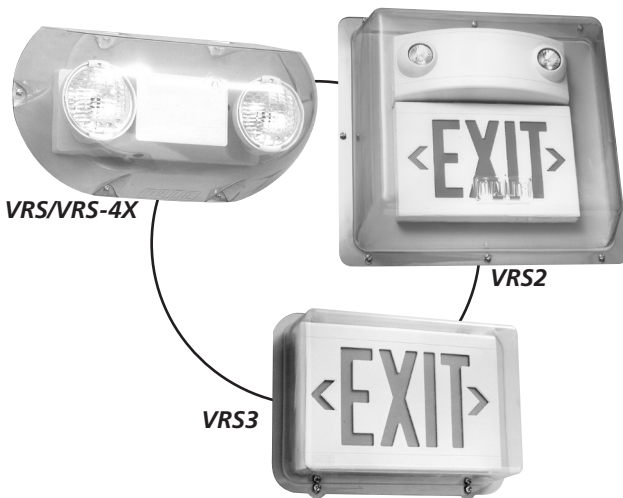

Mounting Brackets and Shelves

For mounting of ASP Series industrial emergency lighting units.

| Mounting Brackets and Shelves | | | |
|-------------------------------|----------------------------|---------|---|
| Cat. No. | For Use With | Type | Dimensions |
| WB-6 | All enclosure 1 & 2 models | Bracket | -- |
| 6000 | Enclosure 1 models only | Shelf | 11" H x 14" L x 8 ¹ / ₈ " D |
| L-6 | Enclosure 1 models only | Shelf | 11" H x 14" L x 8 ¹ / ₈ " D |
| L-12-5 | Enclosure 2 models only | Shelf | 11" H x 16" L x 8 ¹ / ₈ " D |

Vandal Resistant Shields

For protection against vandalism or accidental damage, a shield is offered. The shield prevents tampering with mountings and lamps. Order as separate line item.

| Vandal Shields | | |
|----------------|---|---|
| Cat. No. | For Use With | Dimensions (Outside) |
| VRS VRS-4X* | EMAX, EXTP-122-EM-K, ERC-2R Series | 20" L x 10 ¹ / ₂ " H x 7 ³ / ₄ " D |
| VRS2 | NVEC Series with top mounted heads, and EDSP Series | 21 ¹ / ₄ " L x 19 ³ / ₄ " H x 6 ¹ / ₄ " D |
| VRS3 | Wall mounted NV3 and Exit Lite Series exits | 15 ¹ / ₂ " L x 11 ¹ / ₂ " H x 4 ¹ / ₂ " D |