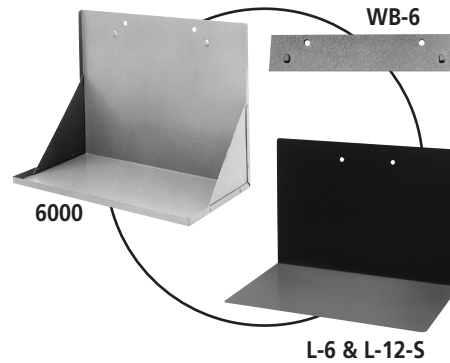

Mounting Brackets and Shelves

For mounting of ASP Series industrial emergency lighting units.

| Mounting Brackets and Shelves | | | |
|-------------------------------|----------------------------|---------|---|
| Cat. No. | For Use With | Type | Dimensions |
| WB-6 | All enclosure 1 & 2 models | Bracket | -- |
| 6000 | Enclosure 1 models only | Shelf | 11" H x 14" L x 8 ¹ / ₈ " D |
| L-6 | Enclosure 1 models only | Shelf | 11" H x 14" L x 8 ¹ / ₈ " D |
| L-12-5 | Enclosure 2 models only | Shelf | 11" H x 16" L x 8 ¹ / ₈ " D |

Vandal Resistant Shields

For protection against vandalism or accidental damage, a shield is offered. The shield prevents tampering with mountings and lamps. Order as separate line item.

| Vandal Shields | | |
|----------------|---|---|
| Cat. No. | For Use With | Dimensions (Outside) |
| VRS VRS-4X* | EMAX, EXTP-122-EM-K, ERC-2R Series | 20" L x 10 ¹ / ₂ " H x 7 ³ / ₄ " D |
| VRS2 | NVEC Series with top mounted heads, and EDSP Series | 21 ¹ / ₄ " L x 19 ³ / ₄ " H x 6 ¹ / ₄ " D |
| VRS3 | Wall mounted NV3 and Exit Lite Series exits | 15 ¹ / ₂ " L x 11 ¹ / ₂ " H x 4 ¹ / ₂ " D |